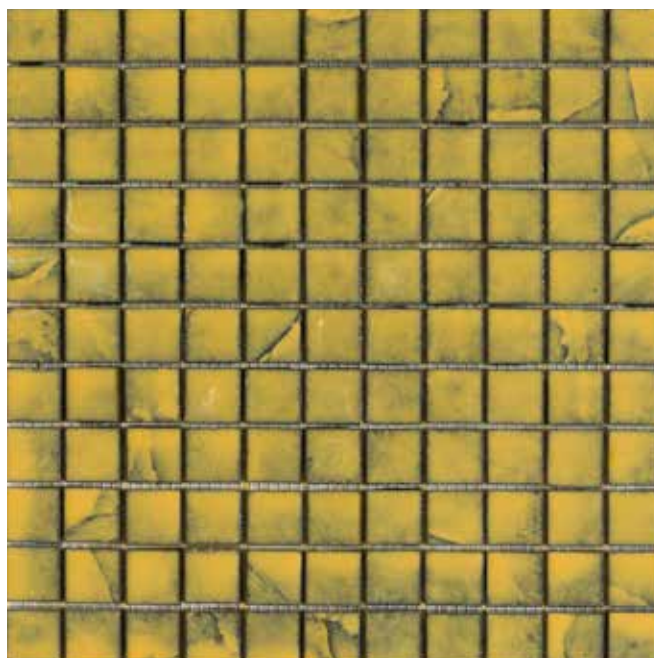

MOSAICO PASTELLI GIALLO

FORMATI	30x30 / 2,5x2,5 su rete | <i>on net</i>
SIZES	30x30
cm	30x60