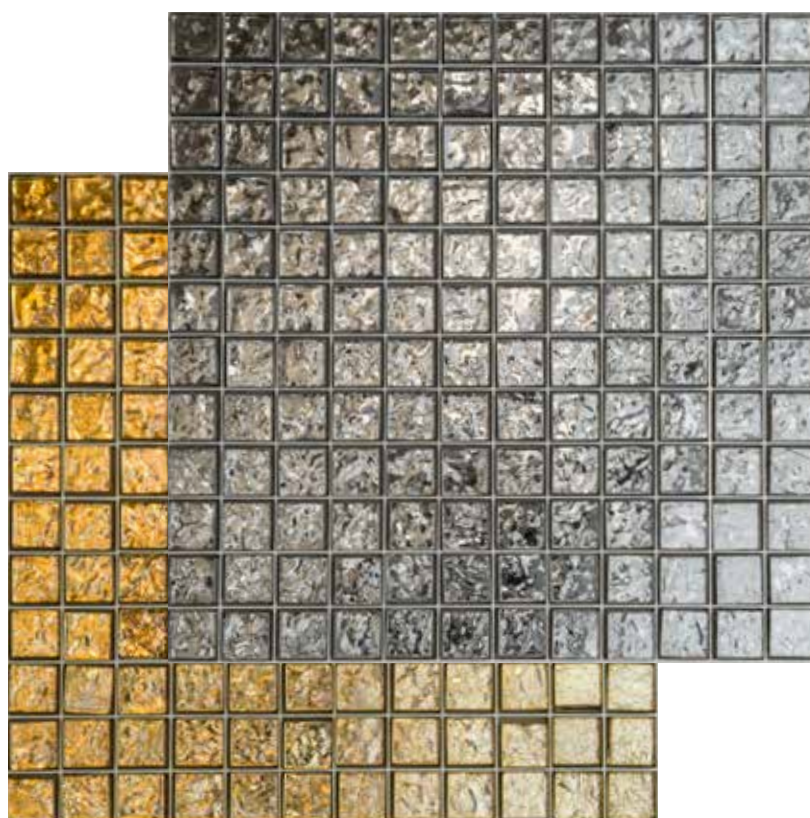

riflessi

MURANO ORO 24 carati

oro giallo oro bianco

FORMATI | 30x30 / 2,5x2,5 su rete | on net
SIZES
cm