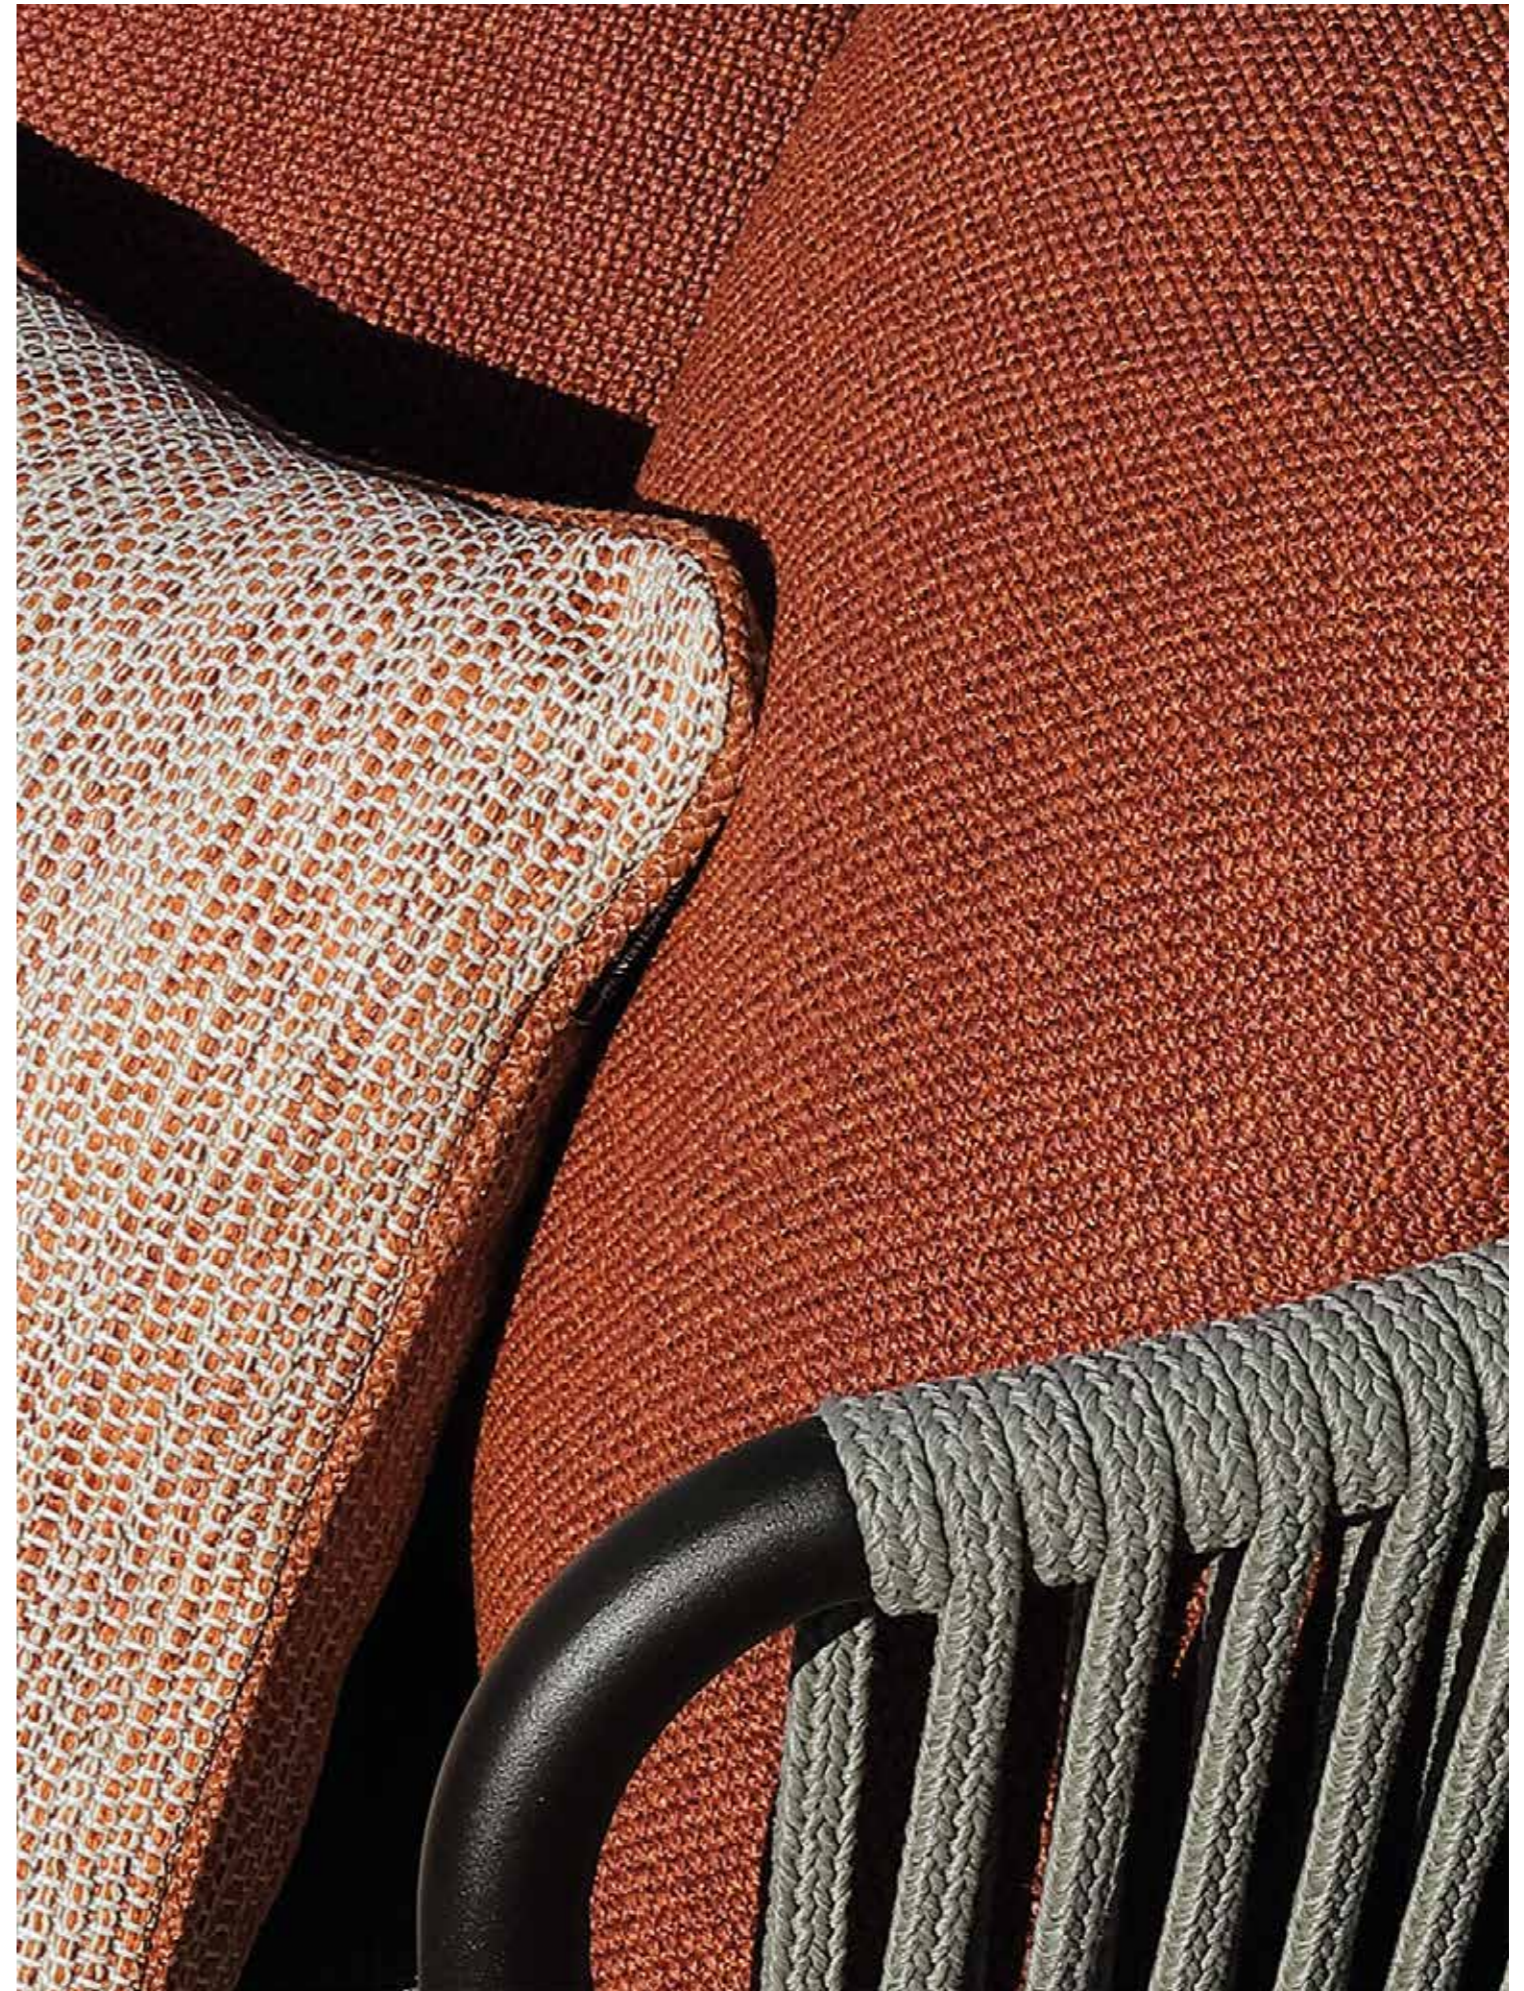

n o d o

Above  
the clouds

**EVA sofa 2 seater / 3 Seater** Frame Brown with Taupe weaving. Cushions in Lario Dark Brown  
**Fabric rug** Panama Ecrù/Anthracite 300x200 cm  
**Pouf Round Donut** Chiku Beige  
**Pouf Small Stone** Antracite  
**Wave Rattan Lounge chair**  
**Moon Rattan Small table**  
**Soft Basket** Ø 50 cm