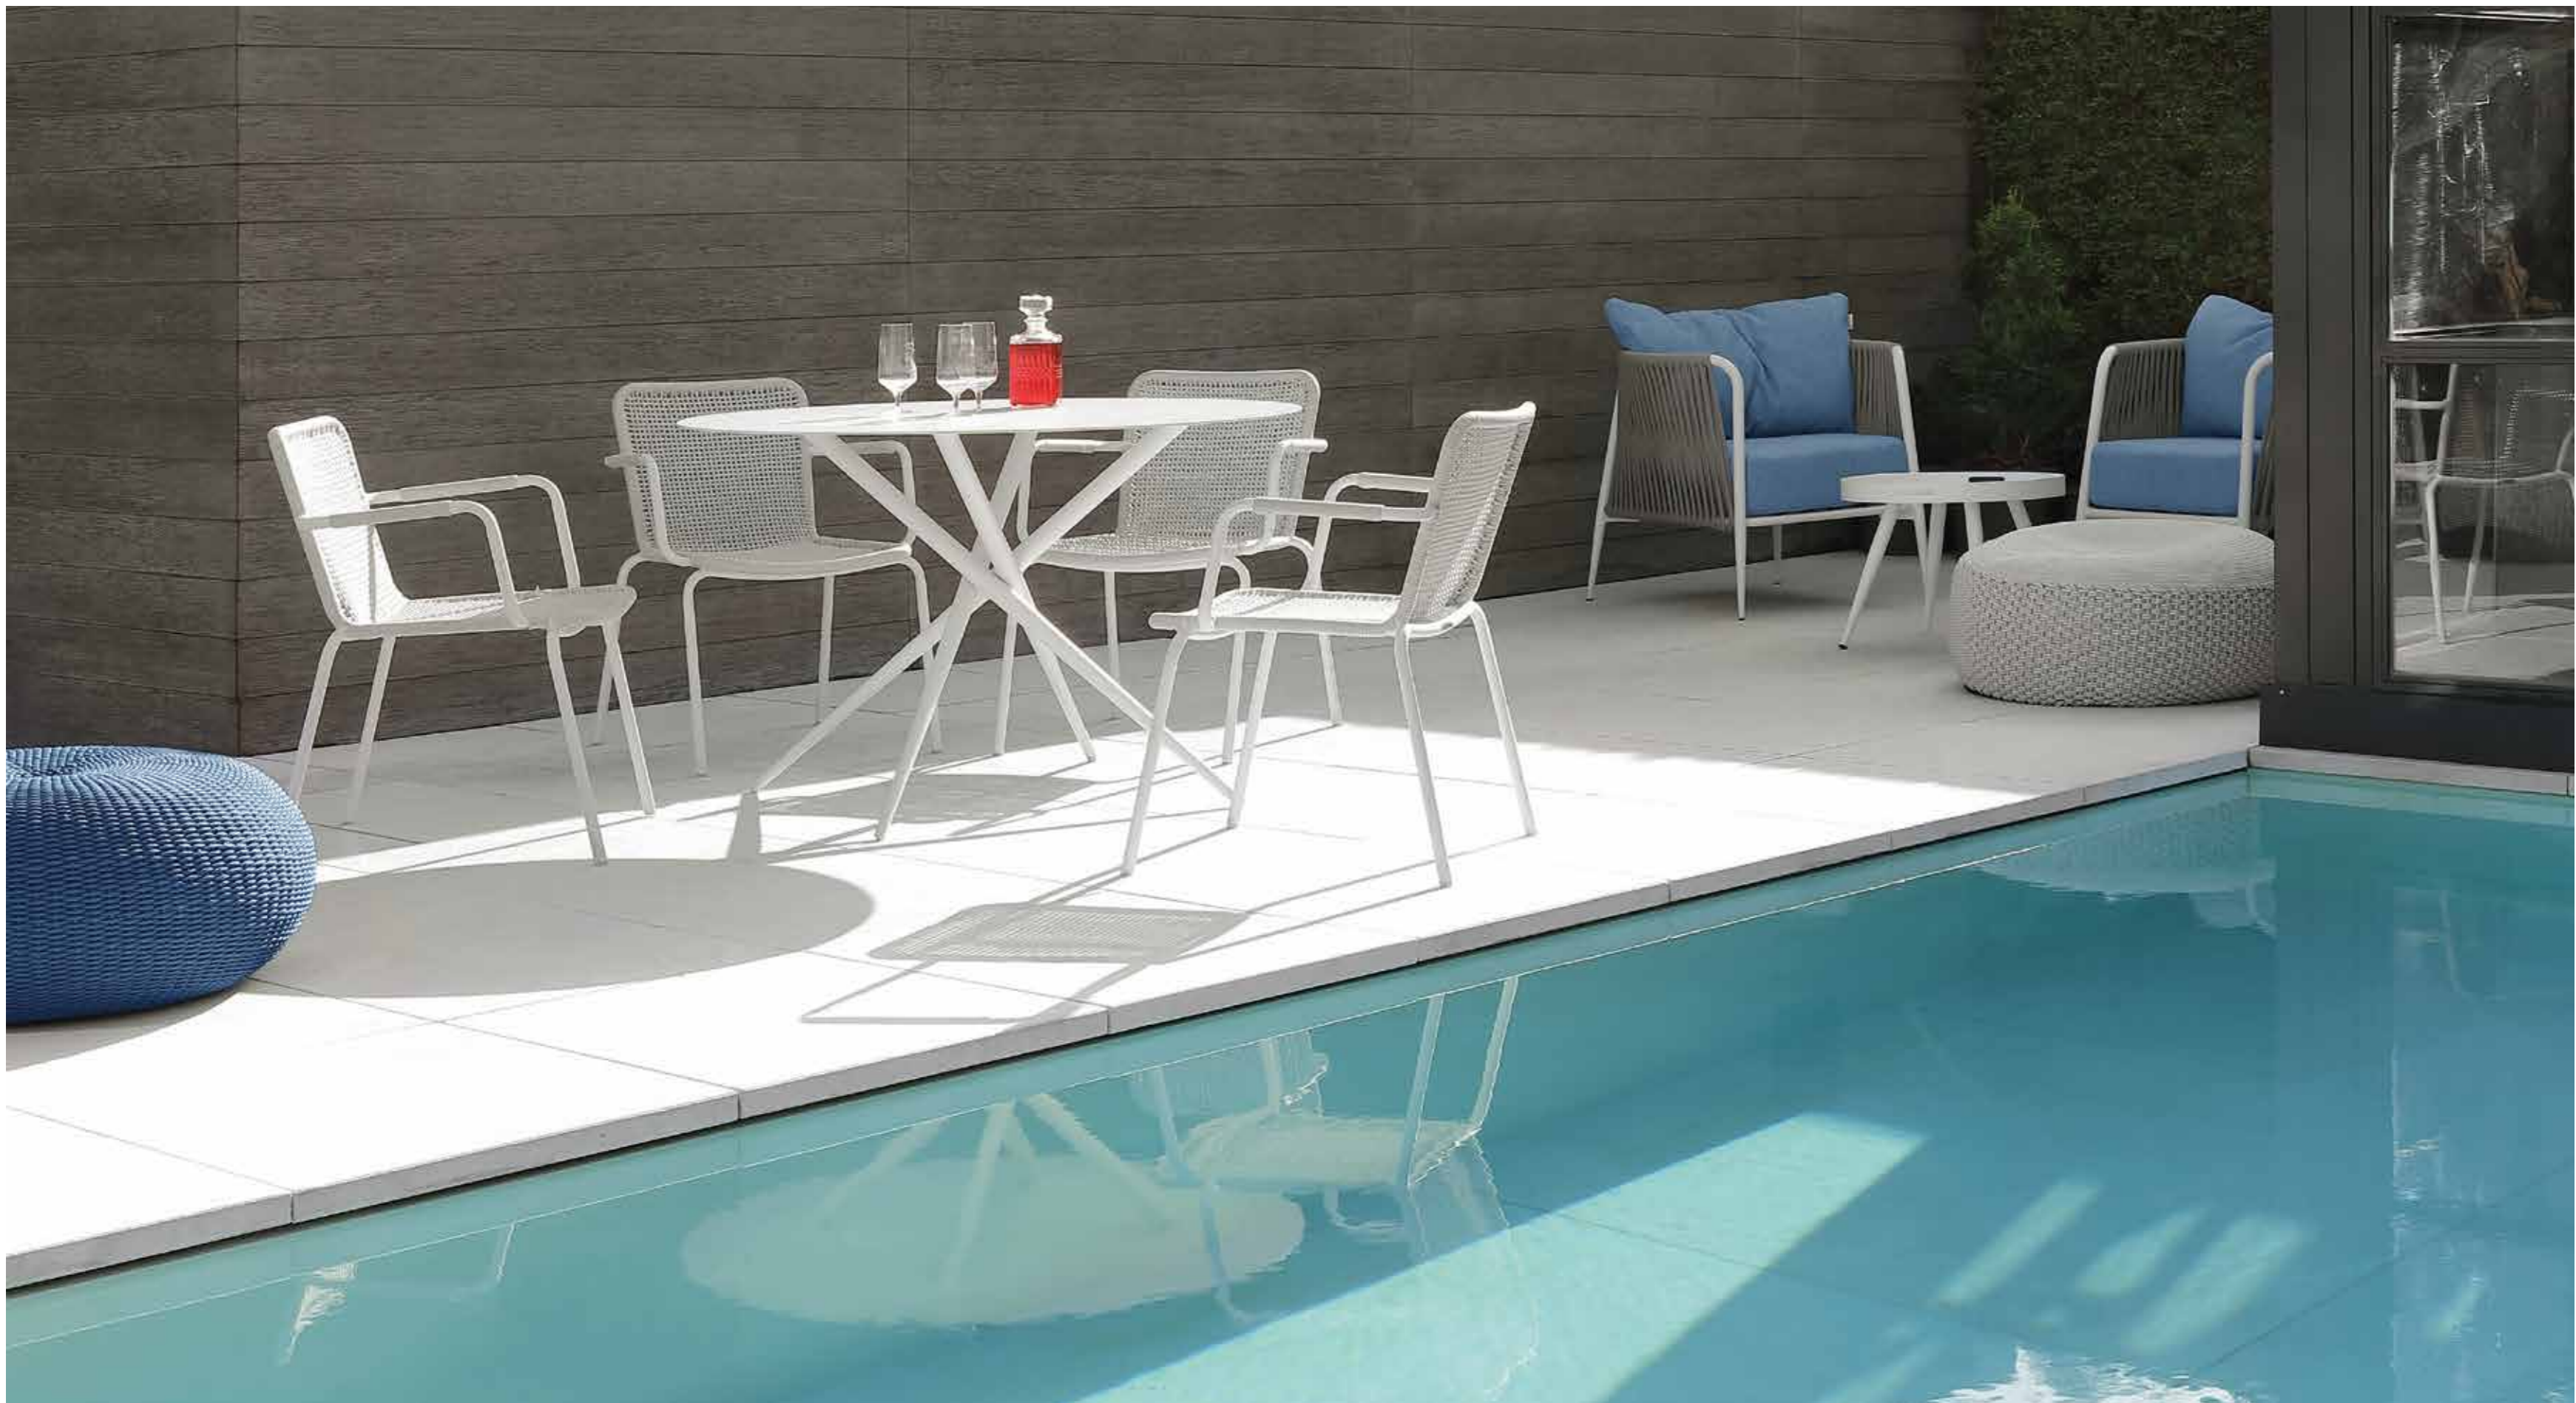

n o d o

Around  
the water

**VIA stackable armchair**  
Chair with armrests dark white / ivory  
**EVA lounge chair**  
White structure with custom fabric  
**EVA round table** white - Ø 120cm  
**Pouf round donut** light blue (custom)  
**Pouf Big Stone** - Ø 80